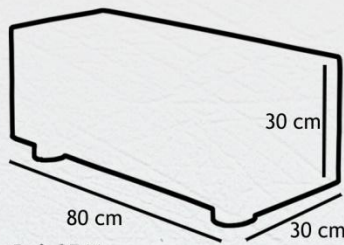

plata 12

Ref. 2548

Ref. 2544

Ref. 2540

100x40x40cm - 45.000 Ft